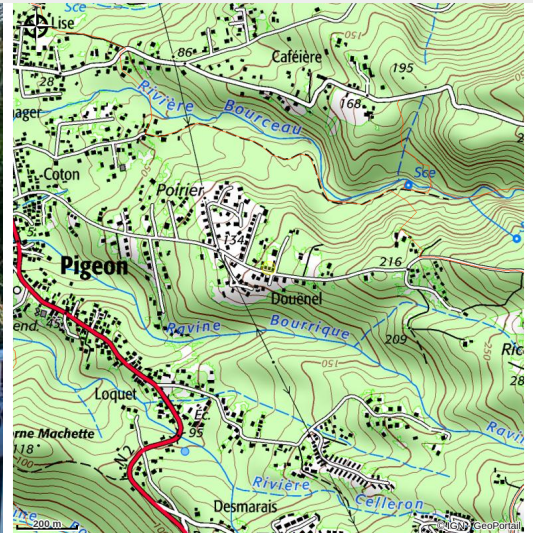

"Sous-le-Vent" Chalets

Basse-Terre Sud

Chalets and bungalows in Bouillante (Côte Sous-Le-Vent). Personalised welcome and an authentic holiday close to nature in a small family structure.

Useful information

Category : Ecotourism
accommodation

Type : Clef Verte

Description

A simple but comfortable "pied à terre", ideally located for visiting Basse Terre, enjoying hikes and seeing the magnificent seabeds.

The owners are very motivated to preserve the environment and nature, and have been awarded the ["Green Key" label](#).