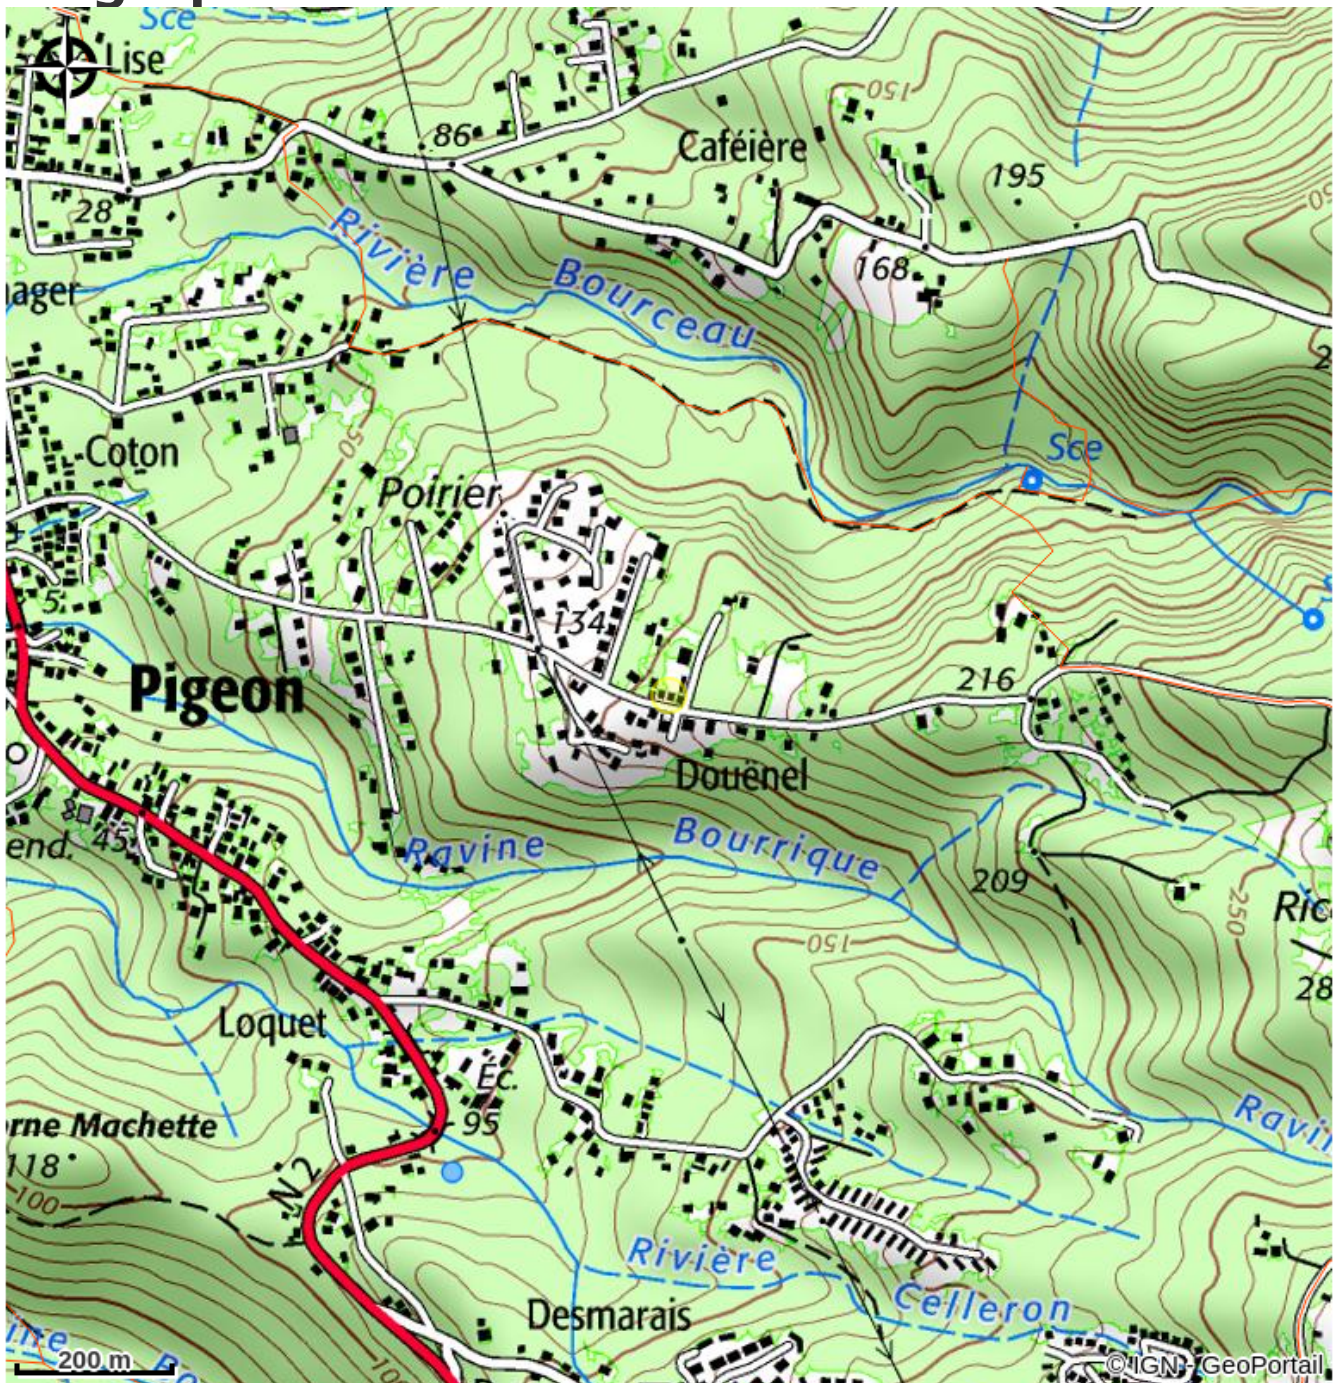

Geographical location